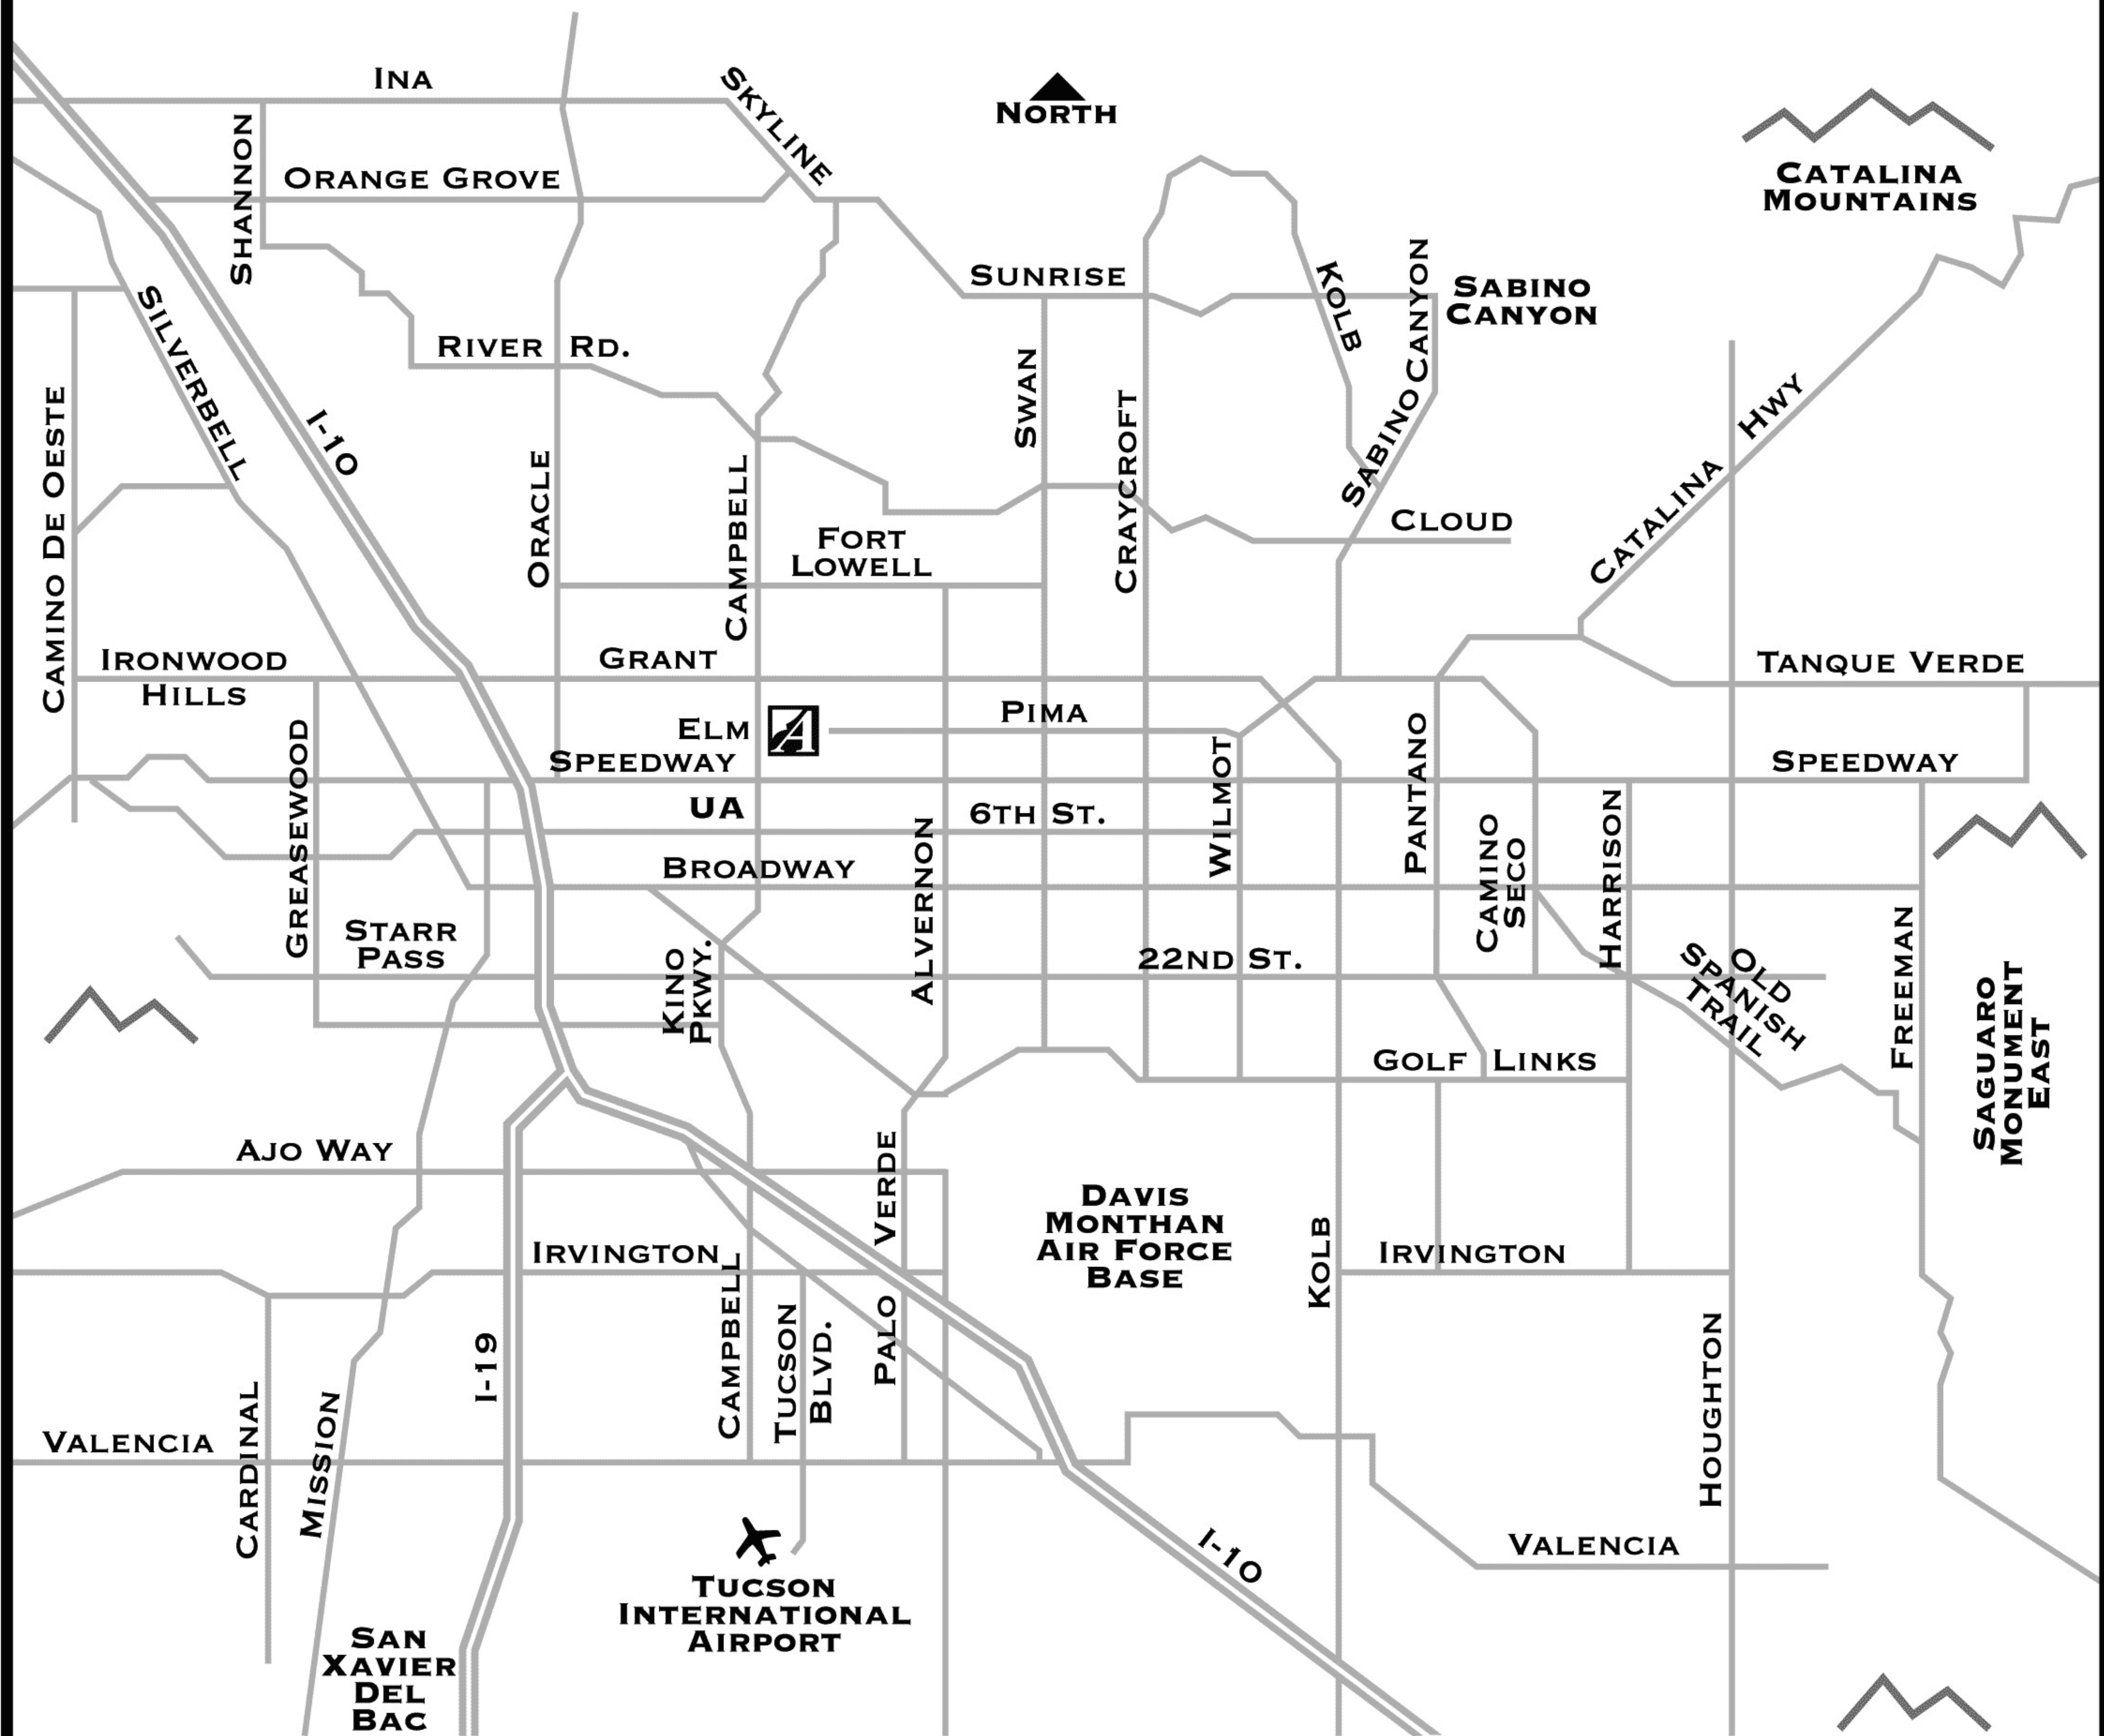

# ARIZONA INN

2200 East Elm Street, Tucson, Arizona 85719 / Tel (520) 325-1541 / Fax (520) 881-5830

U.S. and Canada Toll Free 1-800-933-1093 / [www.arizonainn.com](http://www.arizonainn.com) / E-mail: [reservations@arizonainn.com](mailto:reservations@arizonainn.com)

## Directions from Nogales to the Arizona Inn

- Take I-19 North (Signs will direct you to Tucson)
- Continue on I-19 to the I-10 intersection
- Merge onto I-10 West
- Continue to the Speedway Exit #257
- On Speedway turn right (heading East) continue to Campbell
- Turn left onto Campbell (headed North) to the next light (Elm Street)
- Turn right on Elm Street
- The Inn is located about halfway down the block on the right hand side, parking is to the left