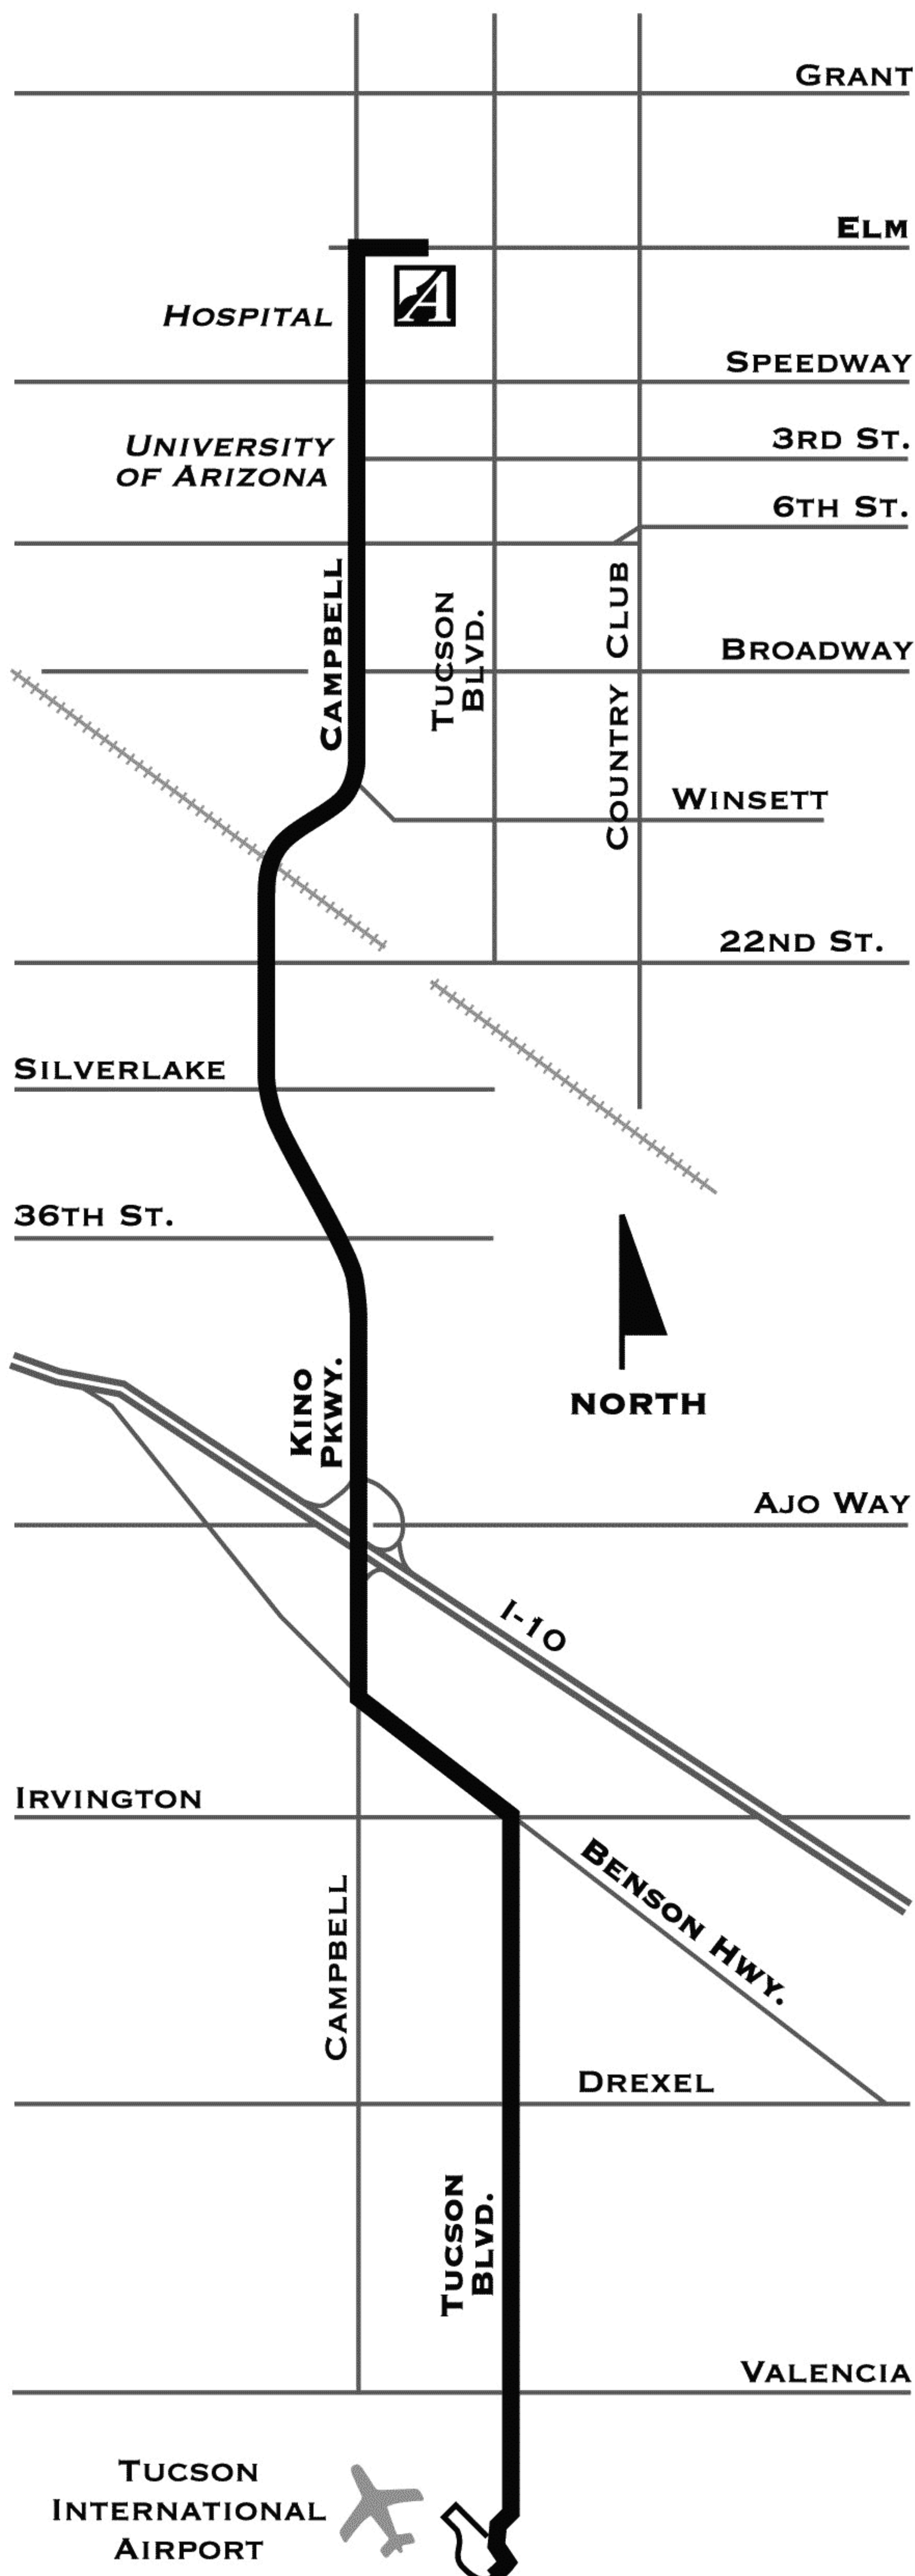

ARIZONA INN

2200 East Elm Street, Tucson, Arizona 85719 / Tel (520) 325-1541 / Fax (520) 881-5830

U.S. and Canada Toll Free 1-800-933-1093 / www.arizonainn.com / E-mail: reservations@arizonainn.com

To Arizona Inn from airport

- 1) Exit airport.
- 2) Continue north on Tucson Boulevard.
- 3) Bear left onto Benson Highway at Irvington Road (at 2.7 miles.)
- 4) Right turn onto Kino Parkway which becomes Campbell Avenue at Broadway Boulevard (at 3.3 miles.)
- 5) Continue north on Campbell Avenue to the light at Elm Street.
- 6) Right turn onto Elm Street (at 8.4 miles.) Arizona Inn is .3 miles on the right. Look for pink building.

To airport from Arizona Inn

- 1) Take Elm Street west to Campbell Avenue.
- 2) Left turn at light onto Campbell Avenue.
- 3) Continue south on Campbell Avenue which becomes Kino Parkway at Broadway Boulevard.
- 4) Left turn onto Benson Highway (at 5.4 miles.)
- 5) Bear right onto Tucson Boulevard at Irvington Road (at 6.0 miles.)
- 6) Continue on Tucson Boulevard which takes you to the airport.

**Tucson International Airport –
8.7 miles to Arizona Inn**