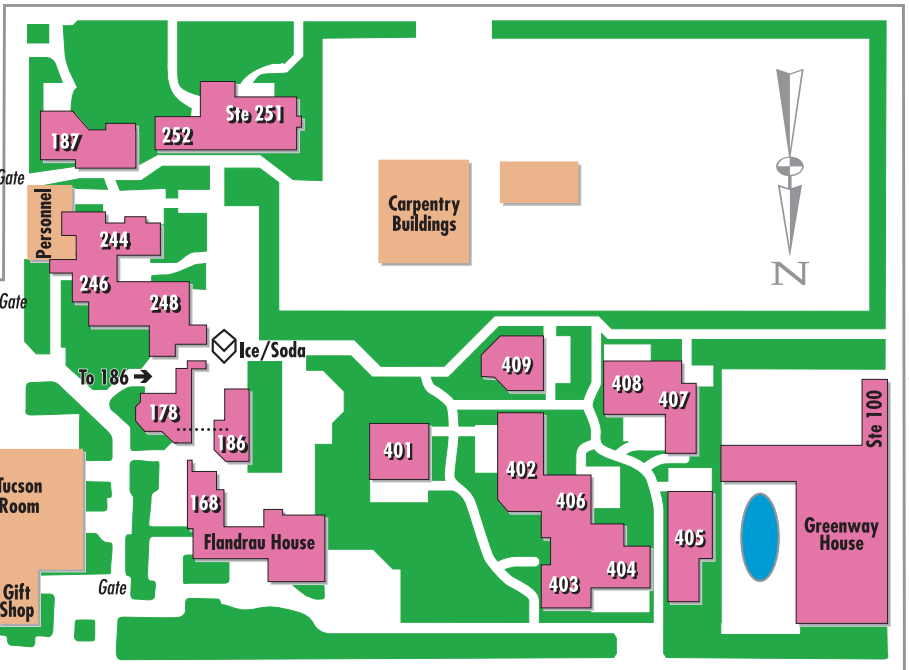

ADAMS STREET

STREET

ARIZONA INN
 2200 East Elm Street, Tucson, Arizona 85719 Tel (520) 325-1541
 Fax (520) 881-5830 U.S. and Canada Toll Free 1-800-933-1093
 www.arizonainn.com E-mail: reservations@arizonainn.com
 Rated by AAA

LEE STREET

ELM STREET

PLUMER AVENUE

OLSEN AVENUE

WILSON AVENUE

Guest Parking

Guest Parking

House 6