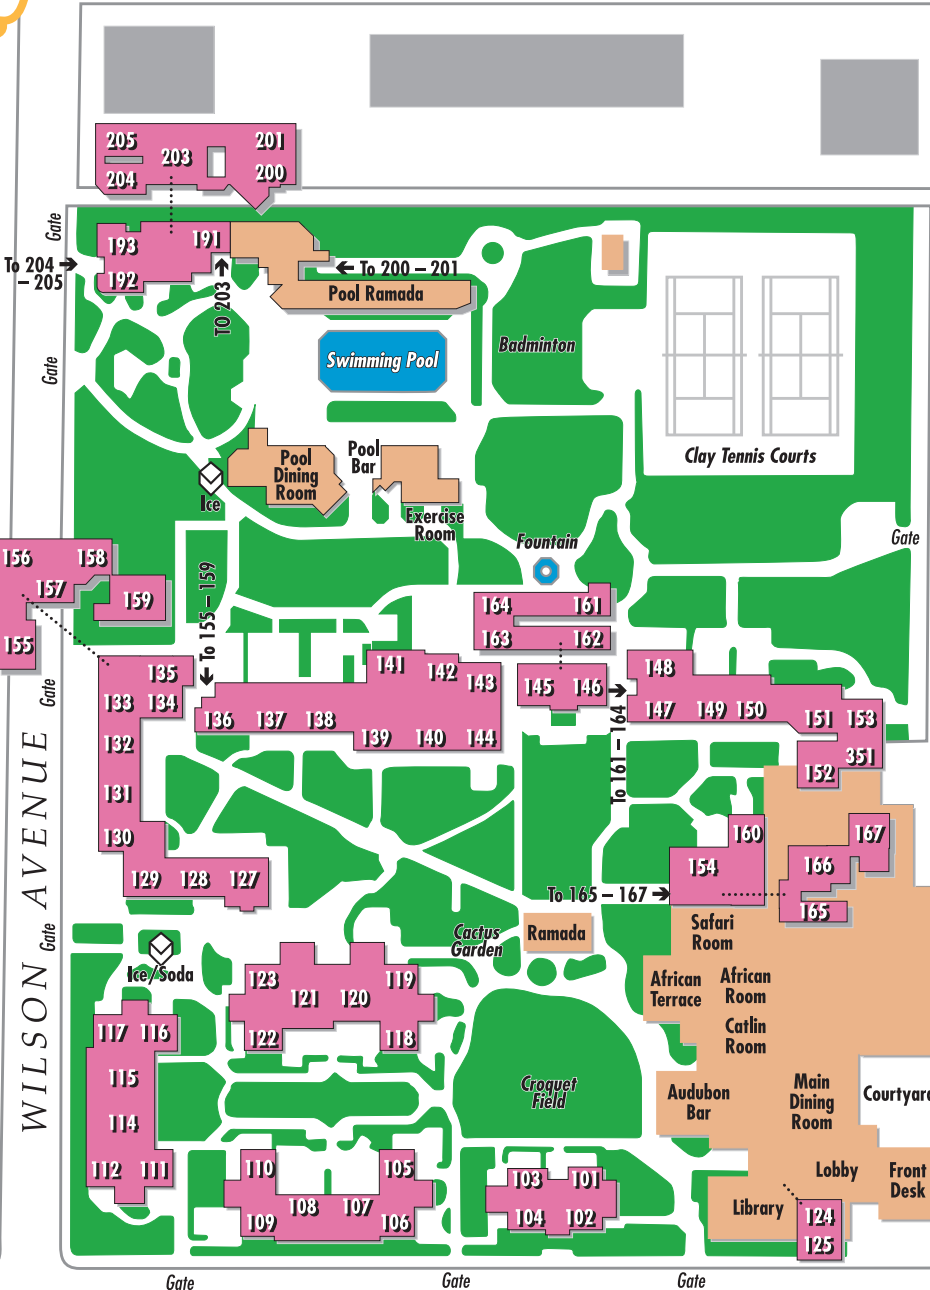

ADAMS STREET

STREET

ARIZONA INN
 2200 East Elm Street, Tucson, Arizona 85719 Tel (520) 325-1541
 Fax (520) 881-5830 U.S. and Canada Toll Free 1-800-933-1093
 www.arizonainn.com E-mail: reservations@arizonainn.com
 Rated by AAA

LEE STREET

ELM STREET

PLUMER AVENUE

OLSEN AVENUE

WILSON AVENUE

Guest Parking

Guest Parking

House 6