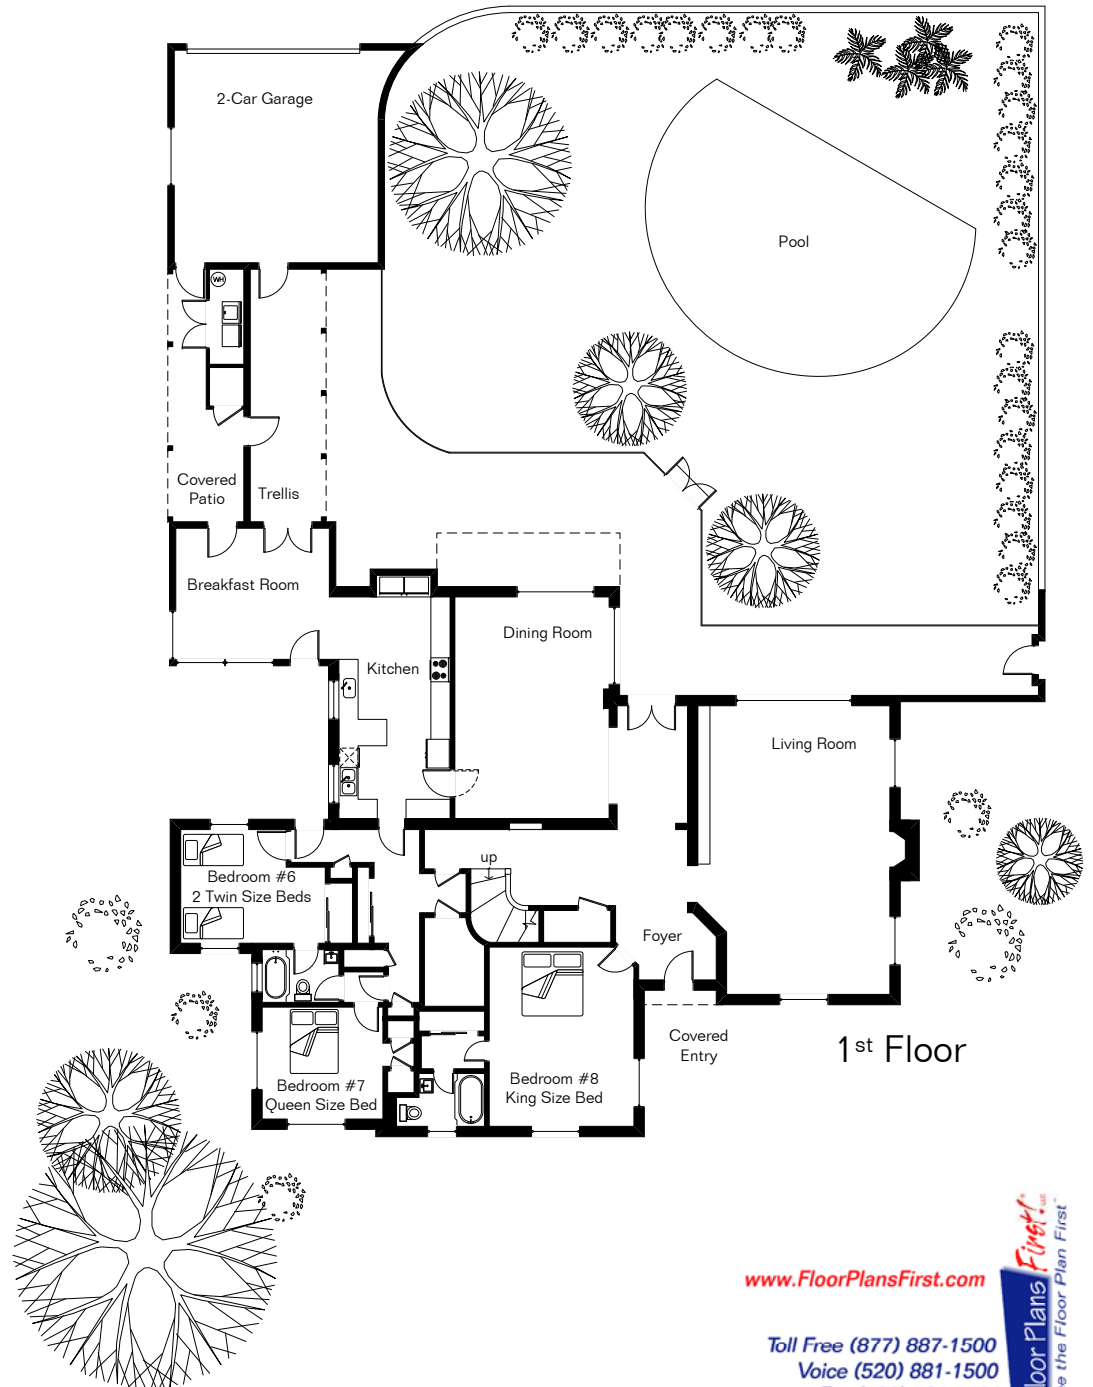

The square footages and room size information are deemed to be reliable but are not guaranteed and should be independently verified.

Living Area 5,586 Sq Ft  
Garage 541 Sq Ft

## 2200 E Elm St Breasted House Arizona Inn

2nd Floor

Site Visit January 2012

0 ft. 9 ft. 15 ft. 30 ft.

Copyright 2012 Floor Plans First! LLC  
All Rights Reserved.

[www.FloorPlansFirst.com](http://www.FloorPlansFirst.com)