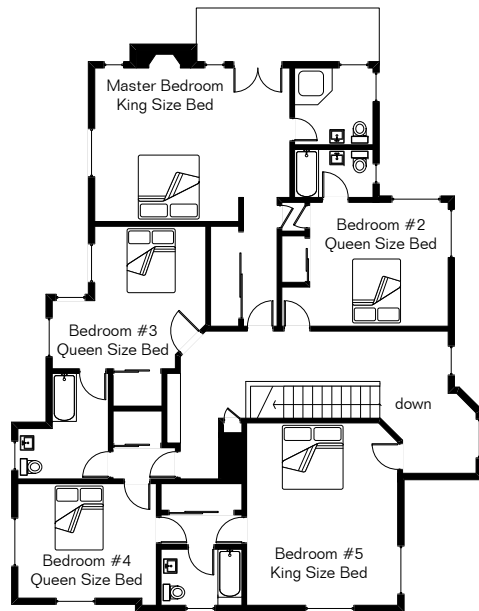

The square footages and room size information are deemed to be reliable but are not guaranteed and should be independently verified.

Living Area 5,586 Sq Ft  
Garage 541 Sq Ft

## 2200 E Elm St Breasted House Arizona Inn

2nd Floor

Site Visit January 2012

0 ft. 9 ft. 15 ft. 30 ft.

Copyright 2012 Floor Plans First! LLC  
All Rights Reserved.

[www.FloorPlansFirst.com](http://www.FloorPlansFirst.com)