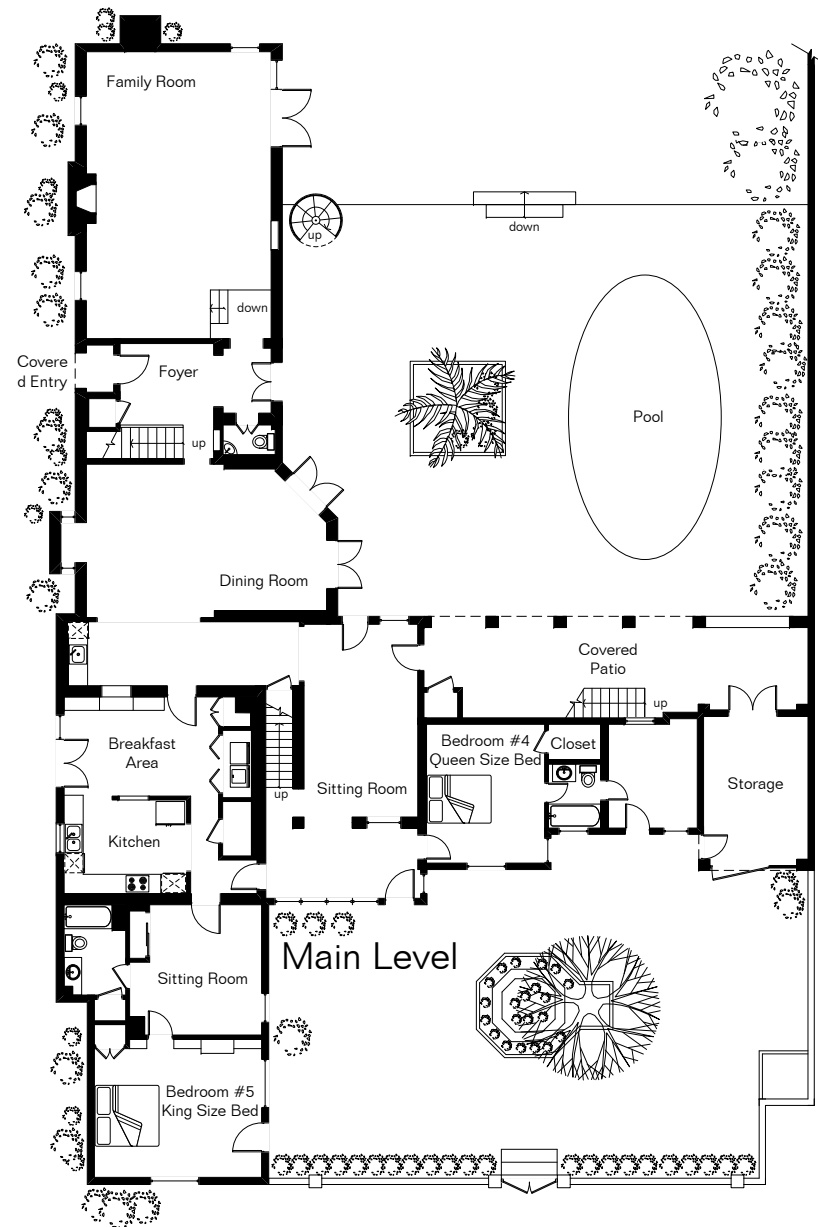

The square footages and room size information are deemed to be reliable but are not guaranteed and should be independently verified.

# 2200 E Elm St Greenway House 5 Bedroom Arizona Inn

Site Visit January 2012

0 ft. 9 ft. 15 ft. 30 ft.

Copyright 2012 Floor Plans First! LLC  
All Rights Reserved.

[www.FloorPlansFirst.com](http://www.FloorPlansFirst.com)