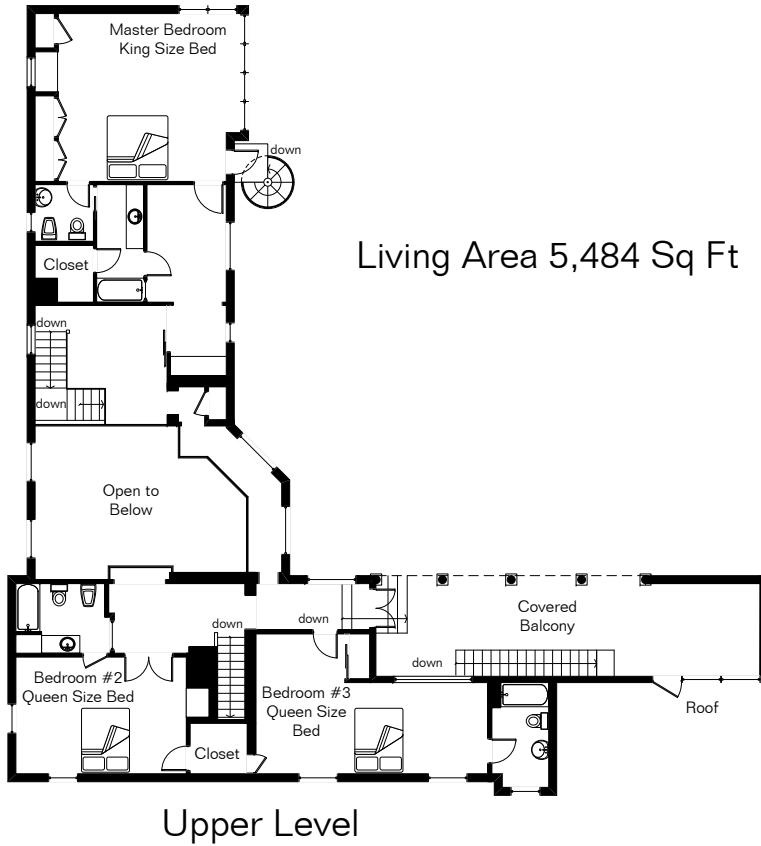

The square footages and room size information are deemed to be reliable but are not guaranteed and should be independently verified.

# 2200 E Elm St Greenway House 5 Bedroom Arizona Inn

Site Visit January 2012

0 ft. 9 ft. 15 ft. 30 ft.

Copyright 2012 Floor Plans First! LLC  
All Rights Reserved.

[www.FloorPlansFirst.com](http://www.FloorPlansFirst.com)